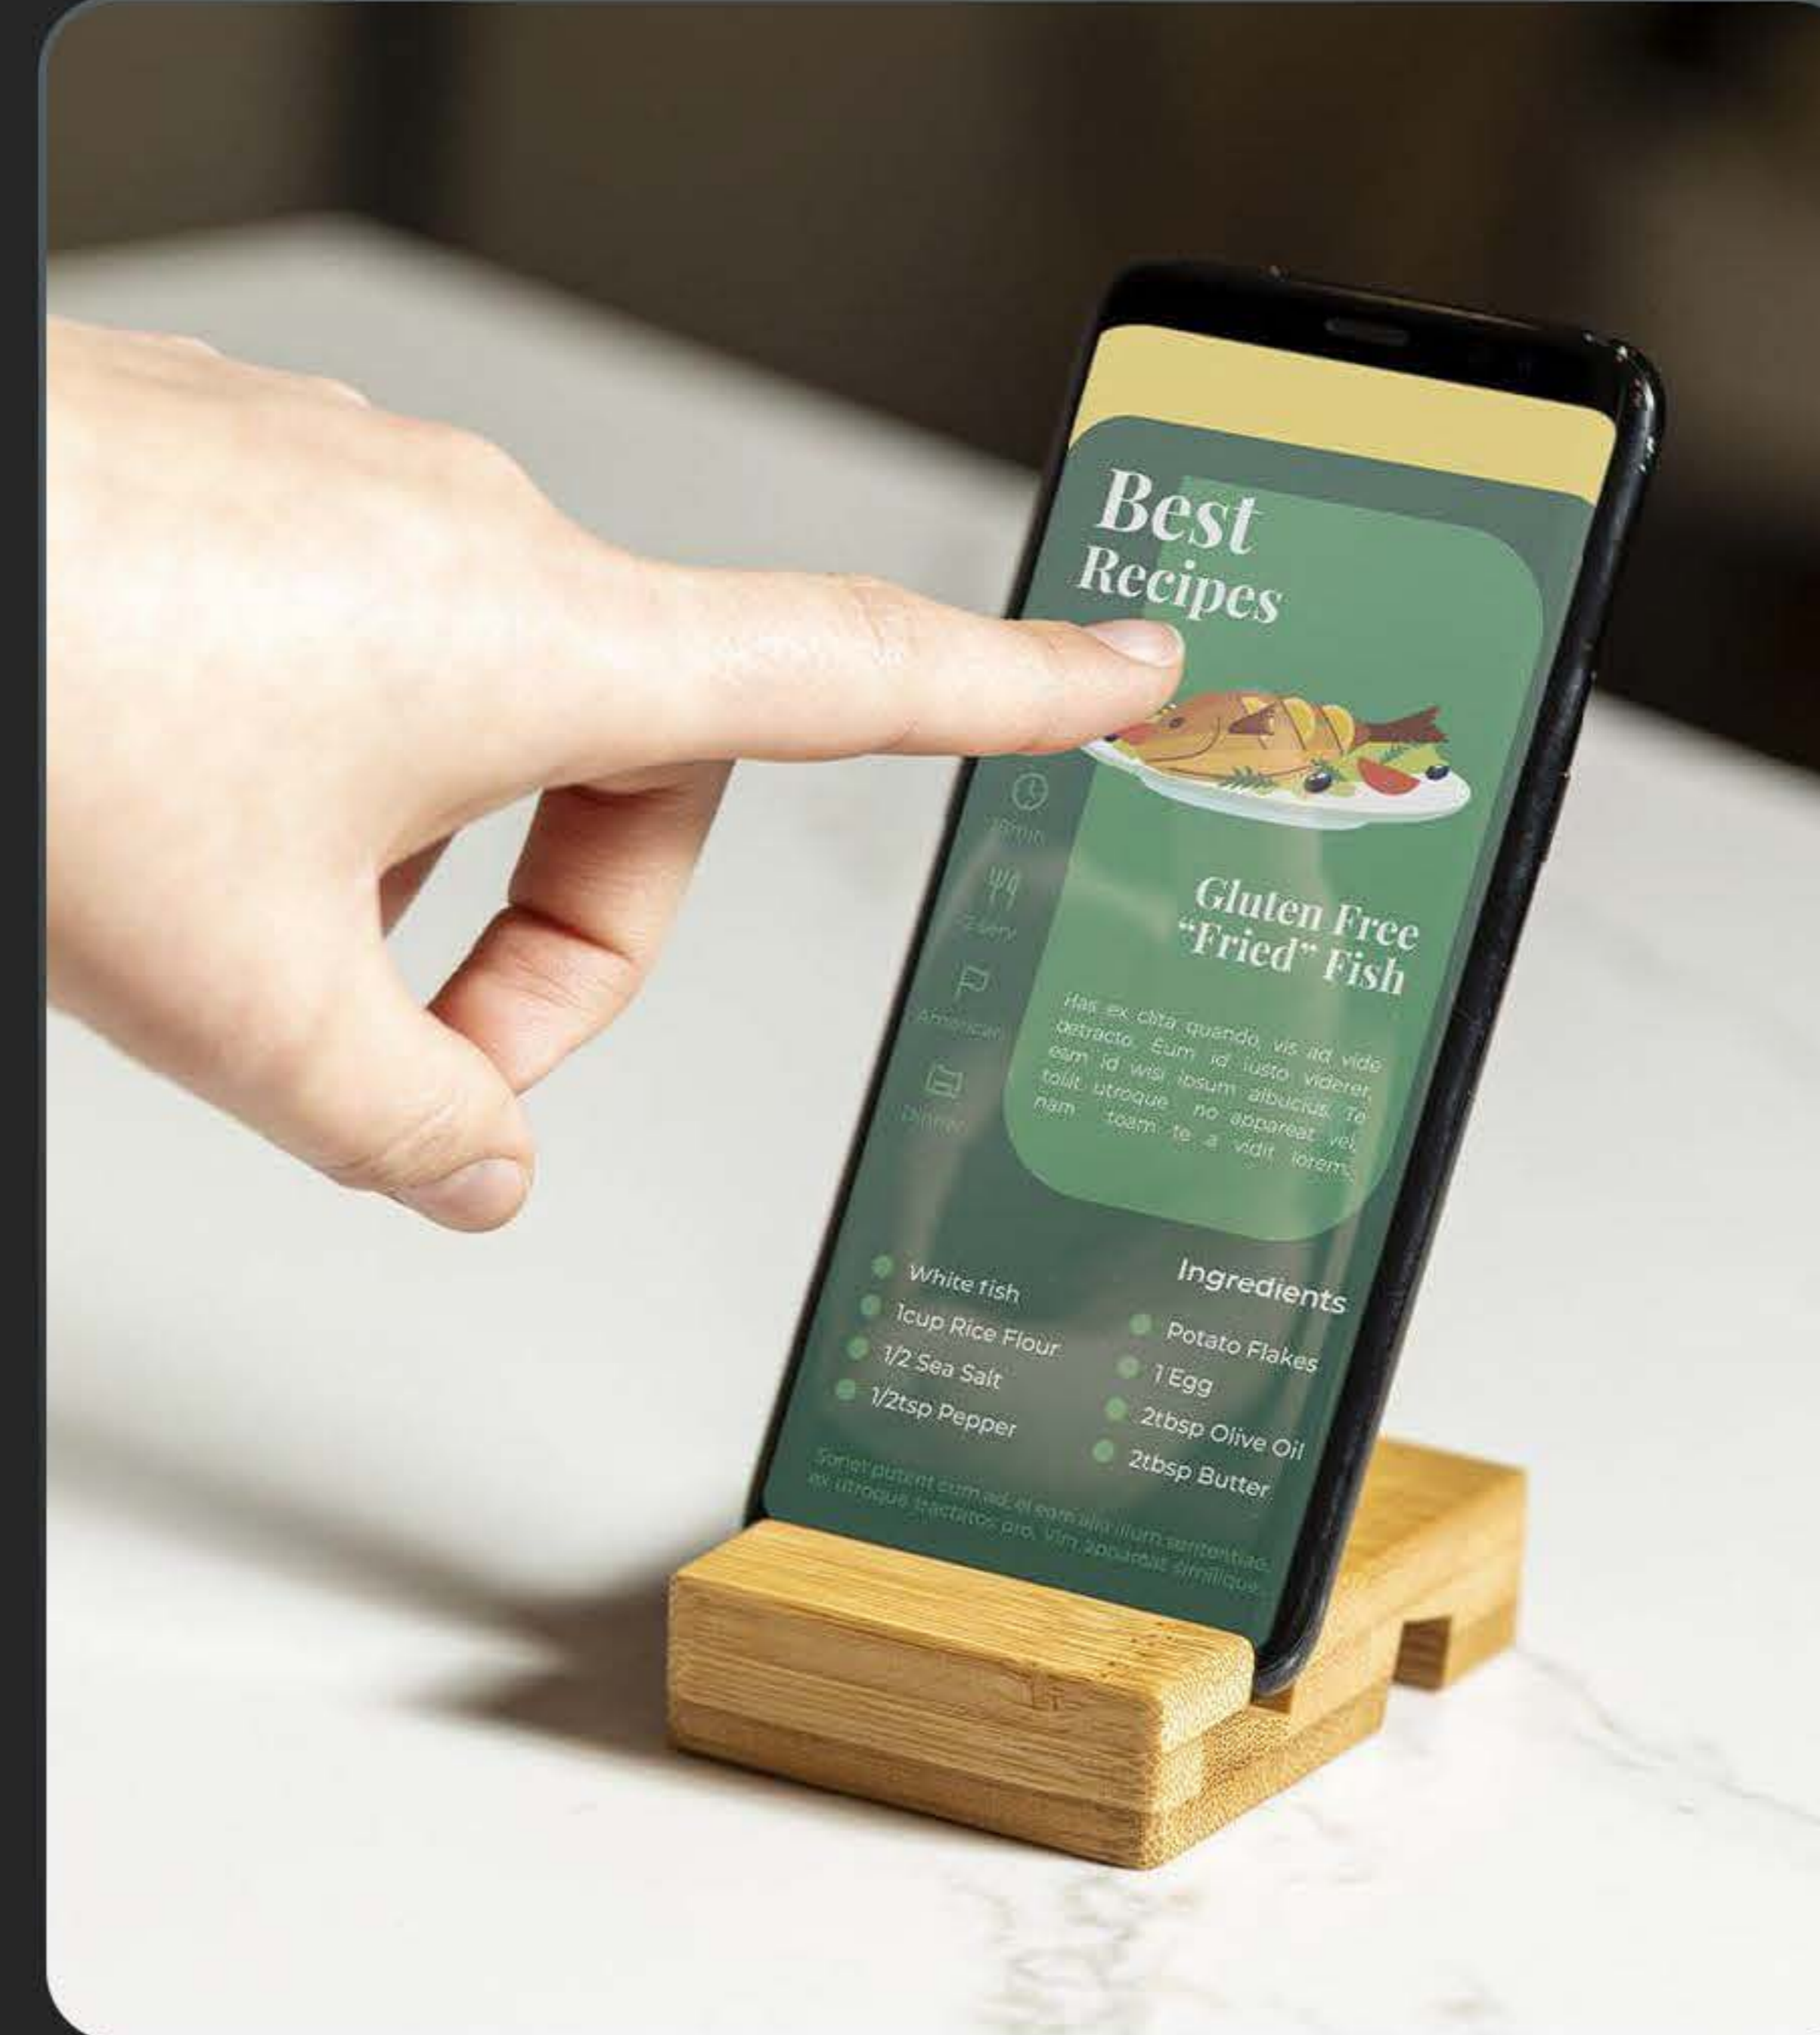

HIGH LEVEL
Mobile stand

info@hlc-sa.com

www.hlc-sa.com

+966 54 822 2270
+966 54 987 1993

HIGH LEVEL
GOING BEYOND

حامل جوال أنيق وعملي مصنوع من الخيزران، يوفر حلاً ثابتاً وعصرياً لتثبيت هاتفك الذكي بزاوية مثالية. مثالي للاستخدام في المنزل أو المكتب.

A sleek and practical mobile stand made of bamboo, offering a stable and stylish solution for holding your smartphone at the perfect angle. Ideal for home or office use

HIGH LEVEL
GOING BEYOND