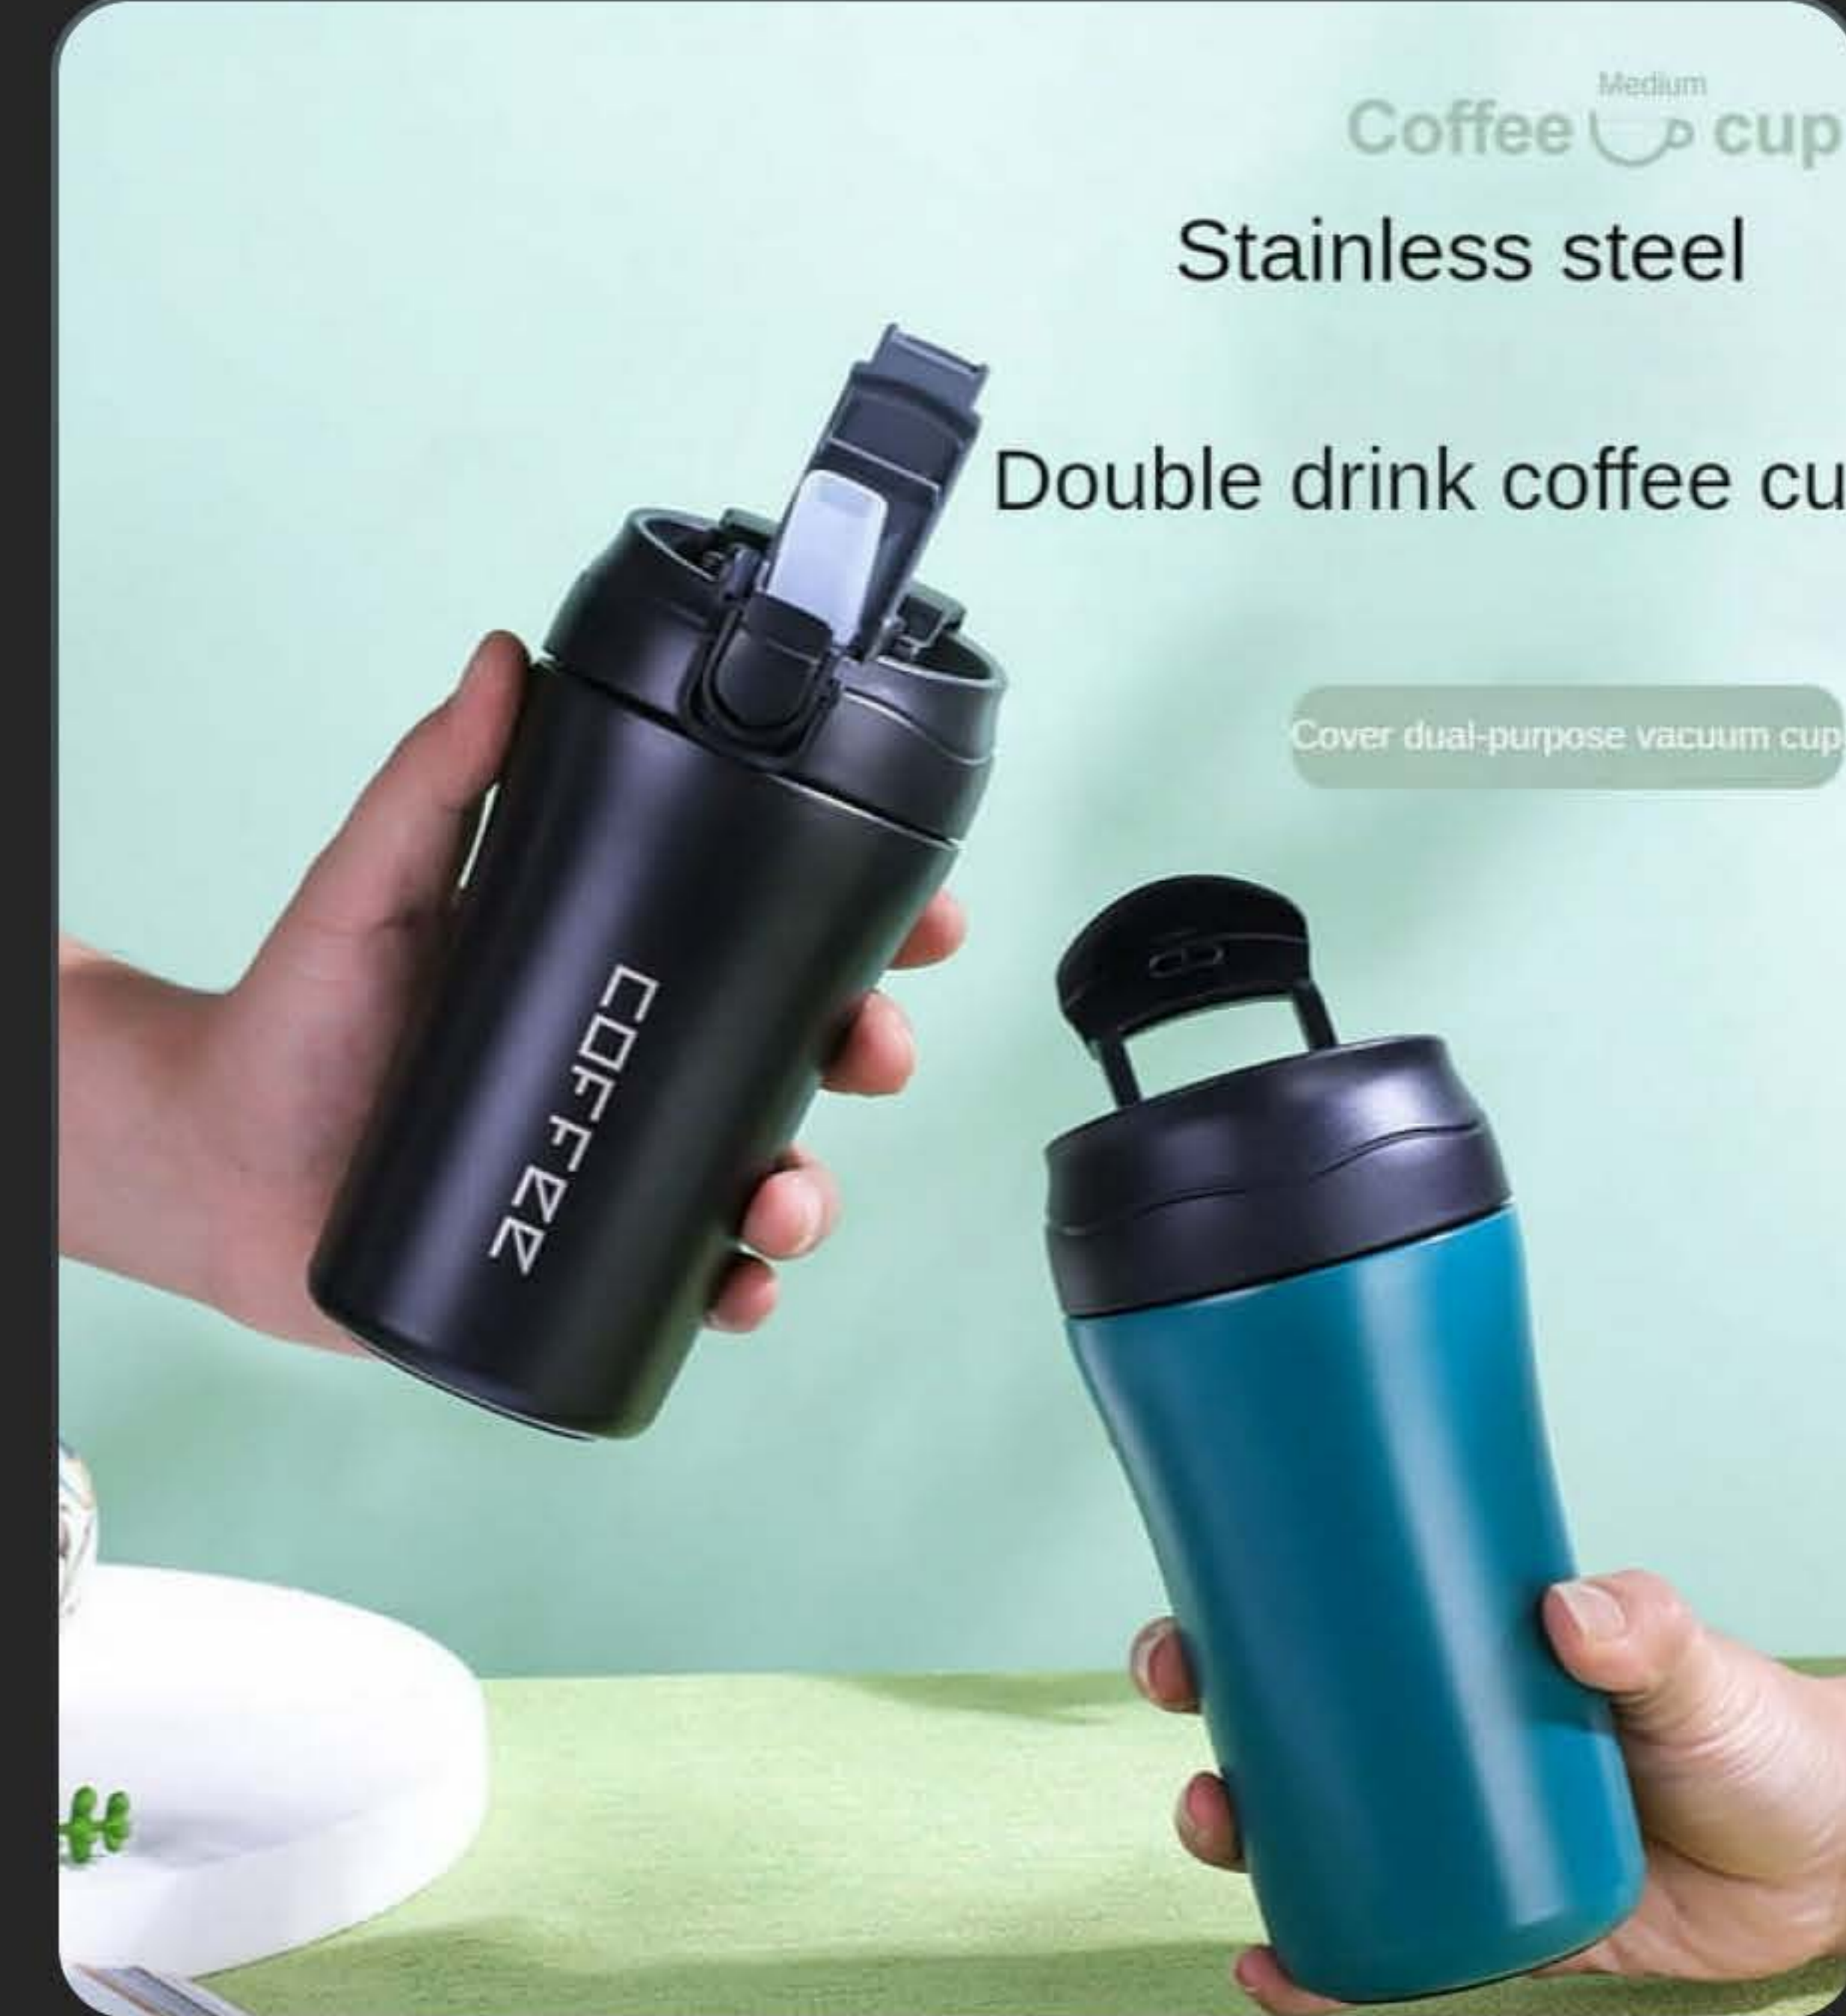

HIGH LEVEL
Coffee Cup

info@hlc-sa.com

www.hlc-sa.com

+966 54 822 2270
+966 54 987 1993

HIGH LEVEL
GOING BEYOND

كوب قهوة من الفولاذ المقاوم للصدأ، قادر على حفظ المشروبات الباردة والساخنة، مزود بغطاء مزدوج مخصص للشرب سواء للمشروبات الساخنة أو الباردة.

Coffee Cup S..steel able to save the cold and hot drink involved dual led for drinking the hot and cold

HIGH LEVEL
GOING BEYOND